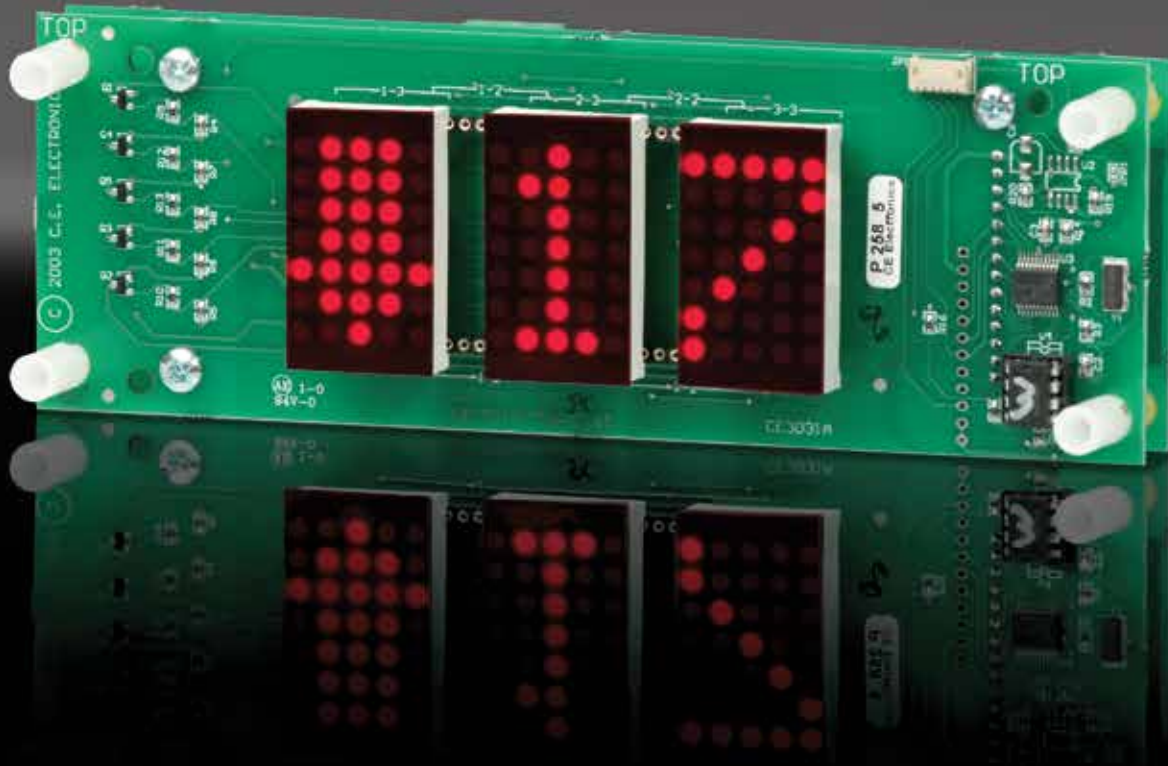

DH310-XXXXX

DOT MATRIX LED DIGITAL INDICATOR

DOT MATRIX

1" CHARACTERS

Dot matrix LED digital indicator for floor position display, as well as car direction, if desired. Any alphanumeric or custom character can be displayed in either single digit with separate "UP" and "DOWN" arrows. Double digit with single "UP/DOWN" arrow, or triple digit floor designations.

TYPICAL APPLICATIONS:

- > Car-OP Panel
- > Transom-car or Hall

FEATURES:

- > Low cost design
- > Self contained unit
- > Latched input
- > Self testing
- > Scrolling
- > Passing chime output
- > Error detection and correction feature
- > UL listed